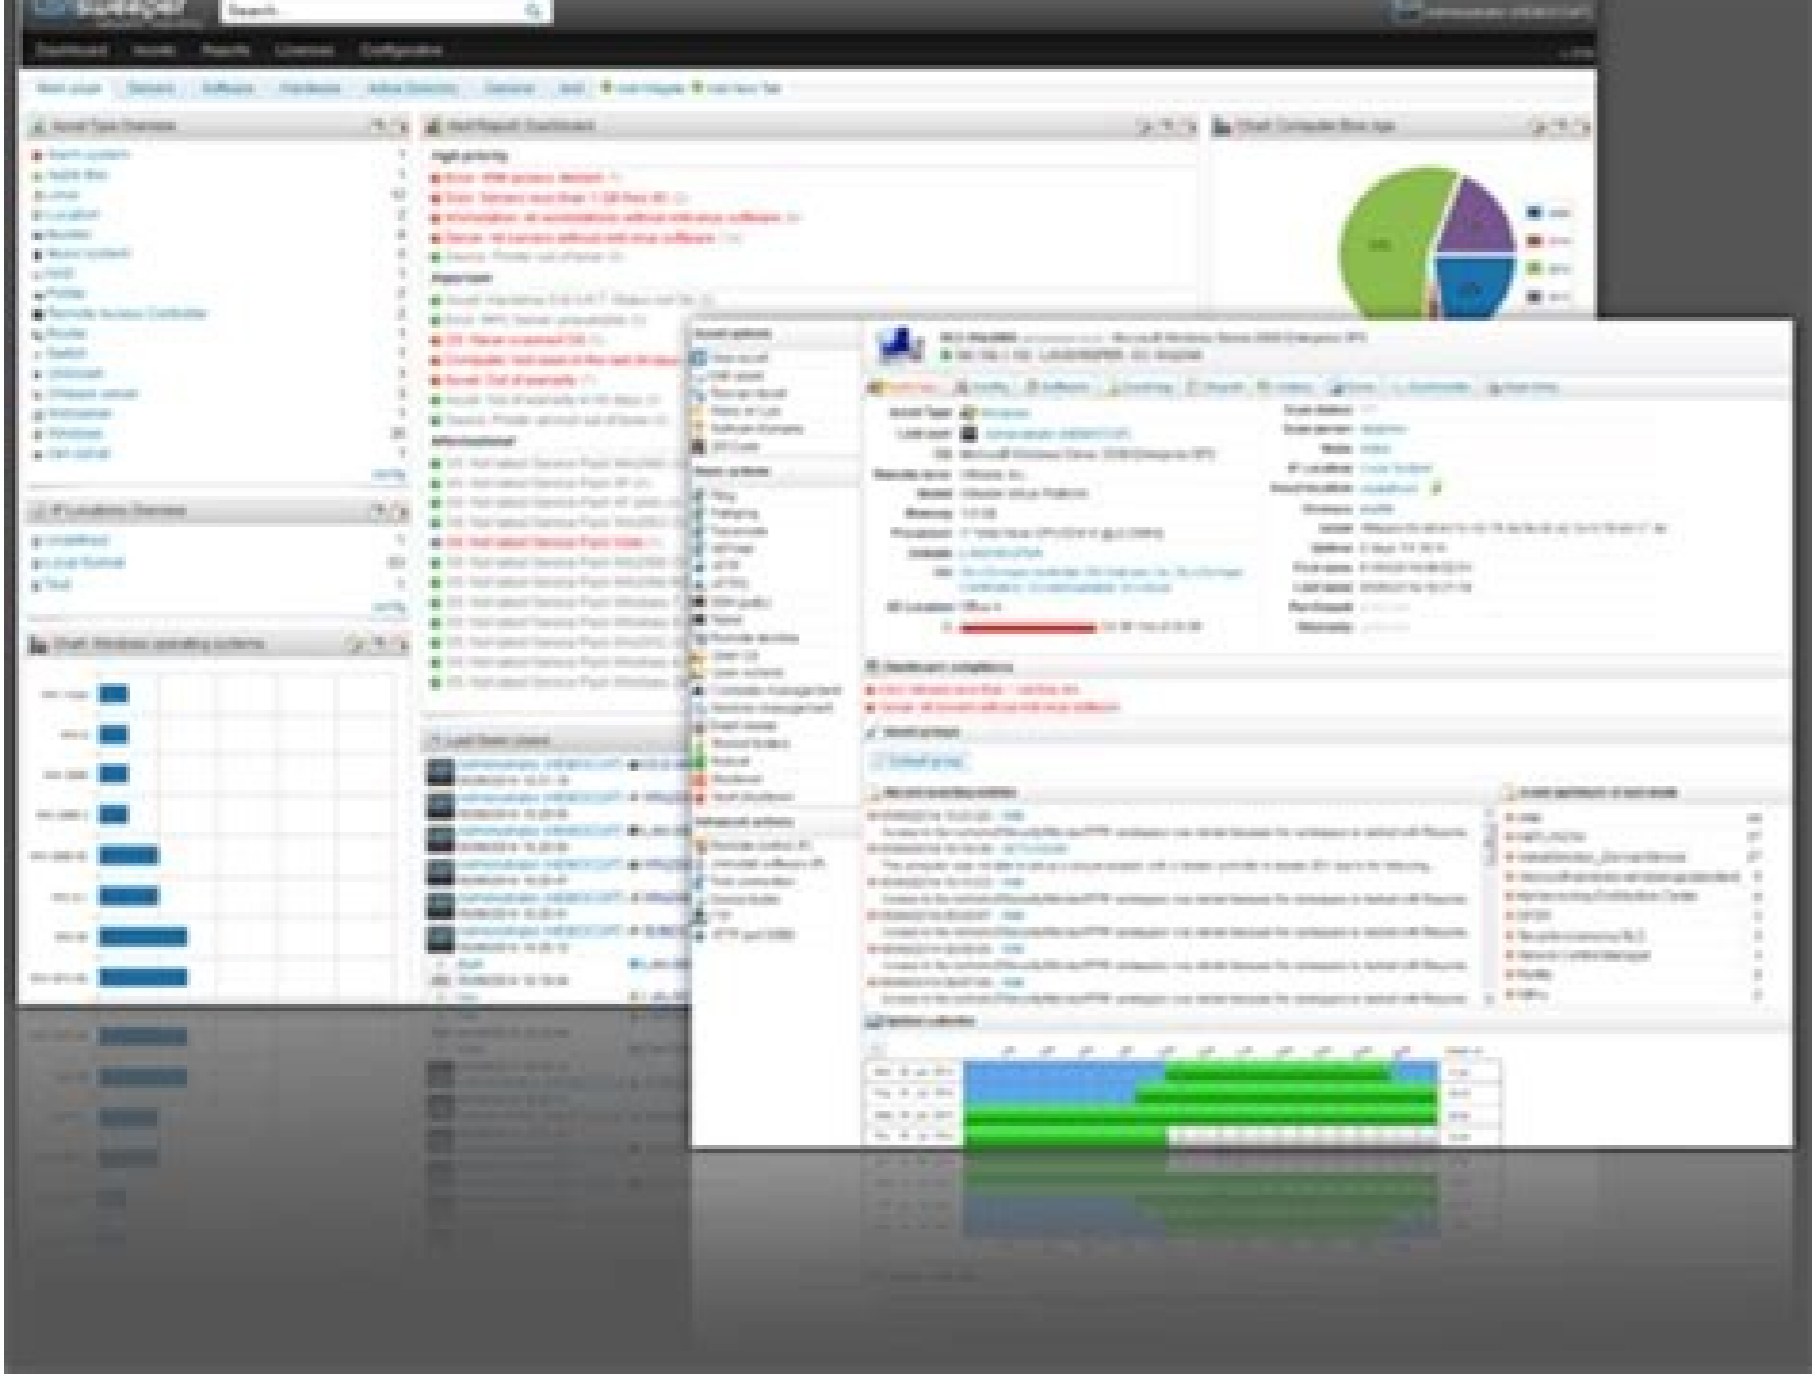

Lansweeper software reports.